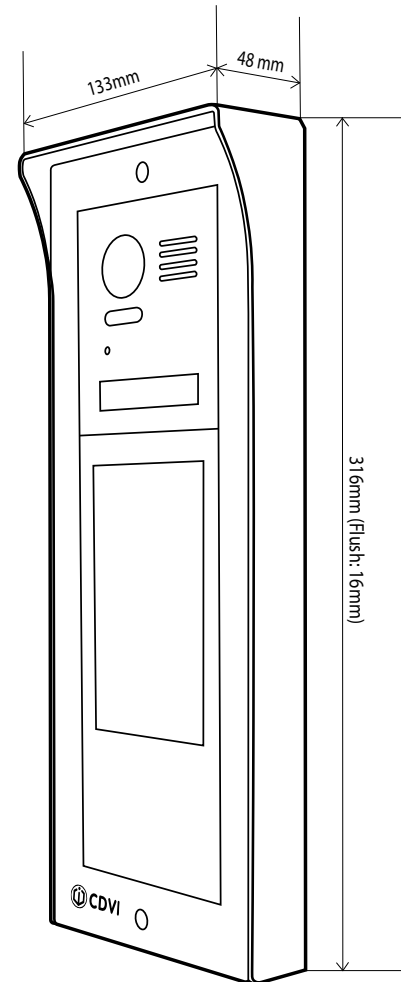

 Certification

 DEEE

RoHS Certification

 IP54

 -10°C to 50°C

Product Specifications

Material:	Stainless steel panel
Mounting:	Flush or surface
Technology:	IP
User limit:	32 (in villa mode)
Card reader:	MIFARE®, Proximity 125khz
Camera:	Type 1/3.7" Ultra Sense, ISP with 77dB WDR 170° fish-eye lens
Screen:	800 x 480 pixels
Unlocking time:	1 to 99s
Relays:	2
Cable type:	Cat-5e or Cat-6
Wiring distance:	100m