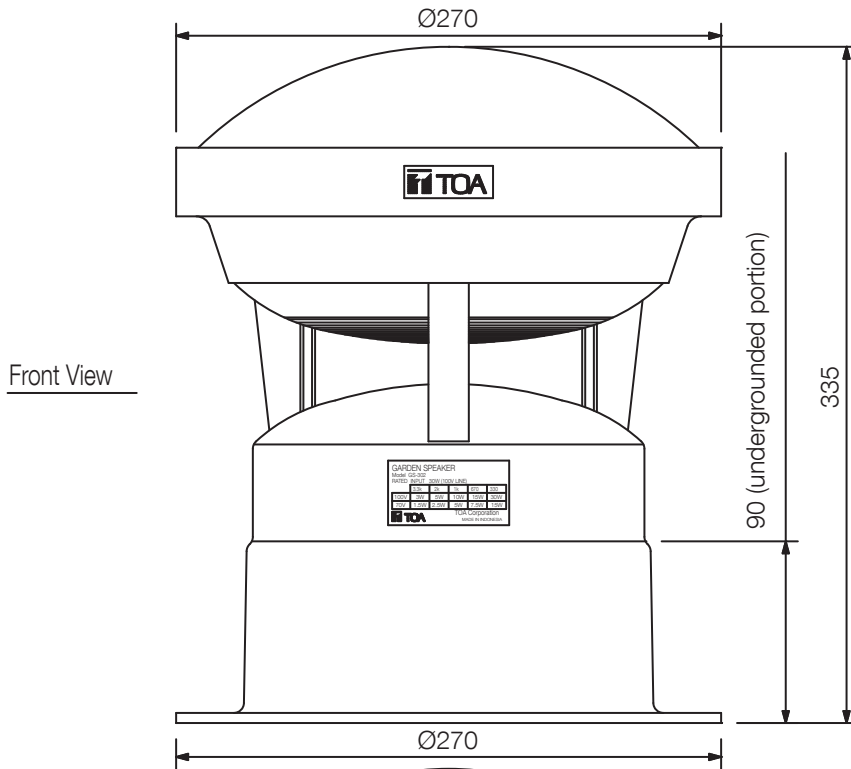

The GS-302 Garden Speaker is a compact speaker that is ideal for applications such as paging and background music broadcasting in various locations such as gardens, theme parks, resort facilities and others. The exterior is formed of corrosion-resistant material that gives it an extended service life in adverse environments (IPX4 category).

The Garden Speakers inconspicuous design enables it to be easily installed in the middle of garden shrubbery and virtually disappear into the surroundings.

Article number:GS-302

Specifications

Sensitivity (1#V, 1#m)	87 dB
Frequency response	100 Hz - 8 kHz
Rated input (high impedance)	30 W
Tappings	30 / 15 / 10 / 5 / 3 W (100 V), 15 / 7.5 / 5 / 2.5 / 1.5 W (70 V)
Speaker component	12 cm splash proof cone-type
Finish	FRP resin, black (RAL 9011 or equivalent),

Appearance

UNIT:mm SCALE:1/4