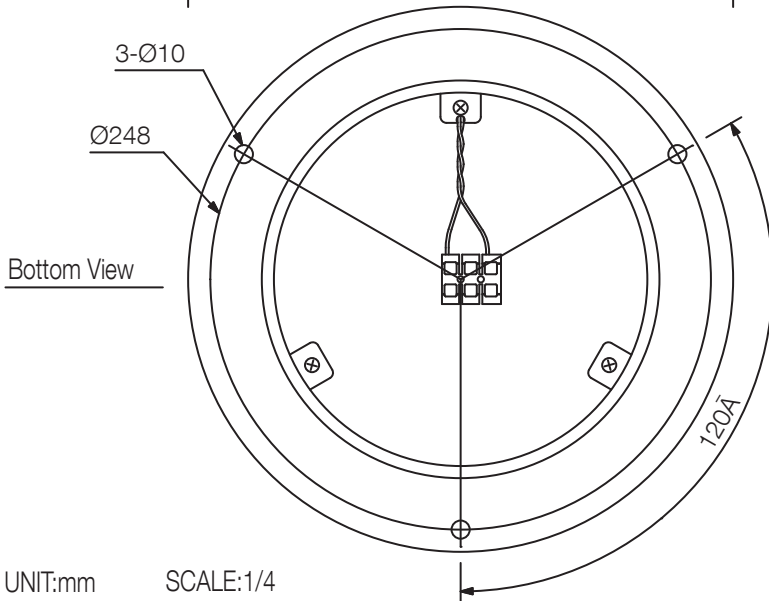

The Garden Speakers inconspicuous design enables it to be easily installed in the middle of garden shrubbery and virtually disappear into the surroundings.

Article number:GS-302

Specifications

Sensitivity (1#V, 1#m)	87 dB
Frequency response	100 Hz - 8 kHz
Rated input (high impedance)	30 W
Tappings	30 / 15 / 10 / 5 / 3 W (100 V), 15 / 7.5 / 5 / 2.5 / 1.5 W (70 V)
Speaker component	12 cm splash proof cone-type
Finish	FRP resin, black (RAL 9011 or equivalent),

Appearance

UNIT:mm SCALE:1/4