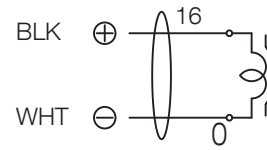

Appearance

Rear View

430 [16.93"]

Wiring diagram

Front View

Side View

Bracket dimensional diagram

UNIT:mm