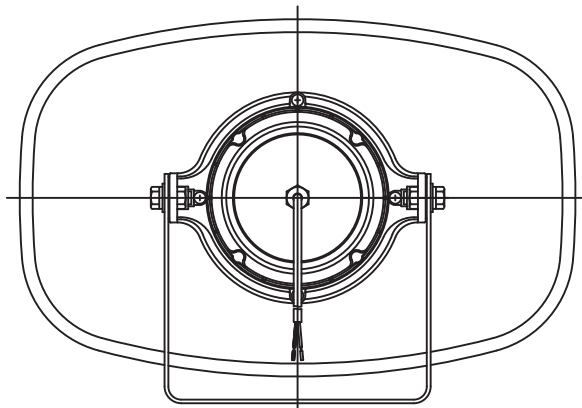

Appearance

Rear View

430 [16.93"]

Wiring diagram

Front View

Side View

Bracket dimensional diagram

UNIT:mm

SCALE:1/6