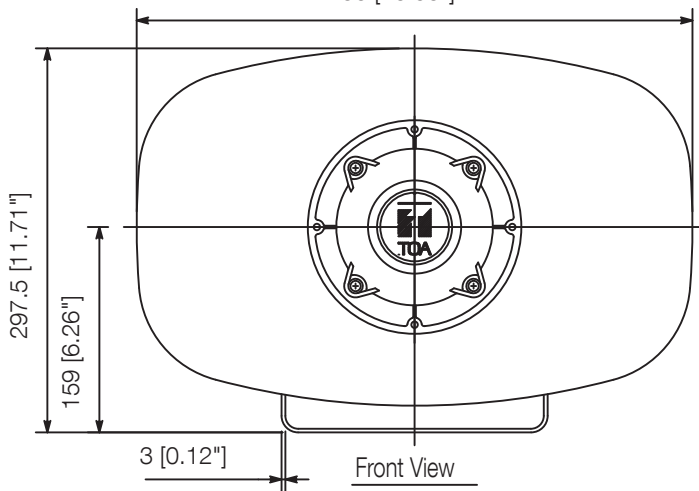

Appearance

Rear View

430 [16.93"]

Wiring diagram

Front View

Side View

Bracket dimensional diagram

UNIT:mm

SCALE:1/6