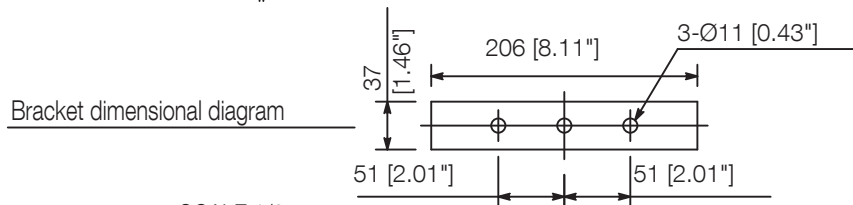

Appearance

Rear View

430 [16.93"]

Wiring diagram

Front View

Side View

Bracket dimensional diagram

UNIT:mm