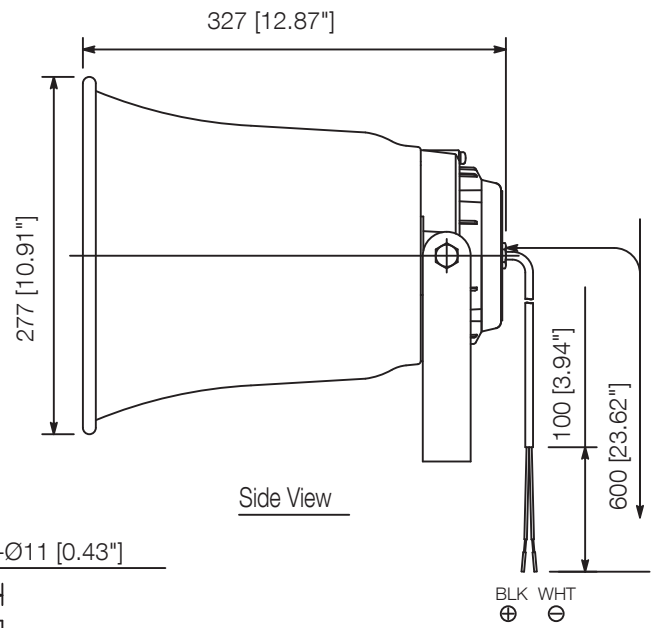

Appearance

Rear View

430 [16.93"]

Wiring diagram

Front View

Side View

Bracket dimensional diagram

UNIT:mm

SCALE:1/6