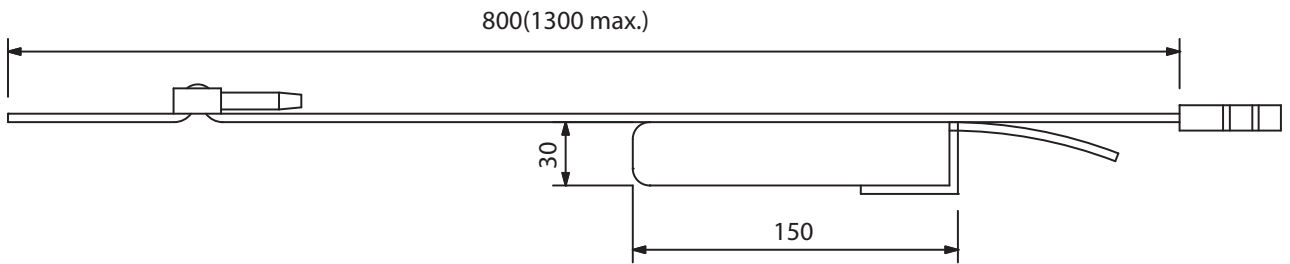

Article number:WH-4000P

## Specifications

Finish	blue, black,
--------	--------------

Appearance

UNIT:mm

SCALE:1/4