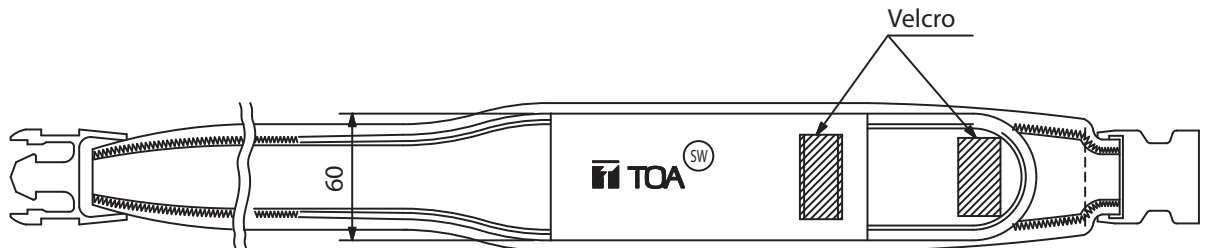

Article number:WH-4000P

## Specifications

Finish	blue, black,
--------	--------------

Appearance

UNIT:mm

SCALE:1/4