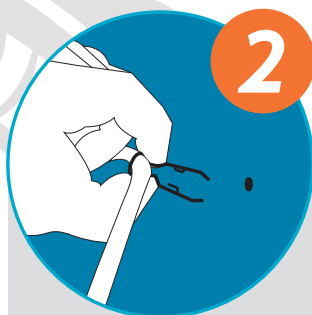

## DIRECTIONS FOR USE

Our FireClips are designed specifically for soft skin, flex and round cabling. They are suitable for all substrates.

Installation could not be simpler.

### Slide the clip over the cable

When sliding the clip over the cable, ensure that it is seated into the rounded area.