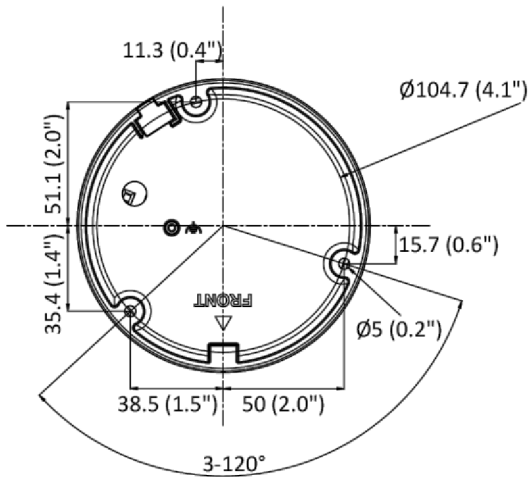

▪ **Dimension**

Unit: mm (inch)

▪ **Accessory**

▪ **Optional**

DS-1275ZJ-SUS Vertical Pole Mount	DS-1280ZJ-DM46 Junction Box	DS-1276ZJ-SUS Corner Mount	DS-1272ZJ-120B Wall Mount	DS-1271ZJ-120 Pendant Mount
DS-1253ZJ-M Rain Shade	DS-1272ZJ-120 Wall Mount