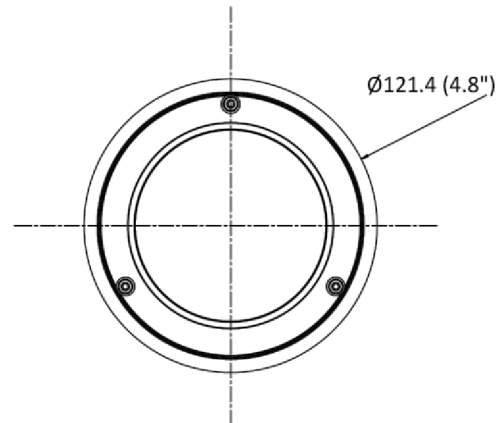

▪ **Dimension**

Unit: mm (inch)

▪ **Accessory**

▪ **Optional**

DS-1275ZJ-SUS Vertical Pole Mount	DS-1280ZJ-DM46 Junction Box	DS-1276ZJ-SUS Corner Mount	DS-1272ZJ-120B Wall Mount	DS-1271ZJ-120 Pendant Mount
DS-1253ZJ-M Rain Shade	DS-1272ZJ-120 Wall Mount