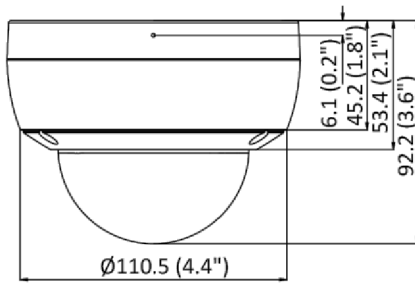

▪ **Dimension**

Unit: mm (inch)

▪ **Accessory**

▪ **Optional**

DS-1275ZJ-SUS Vertical Pole Mount	DS-1280ZJ-DM46 Junction Box	DS-1276ZJ-SUS Corner Mount	DS-1272ZJ-120B Wall Mount	DS-1271ZJ-120 Pendant Mount
DS-1253ZJ-M Rain Shade	DS-1272ZJ-120 Wall Mount