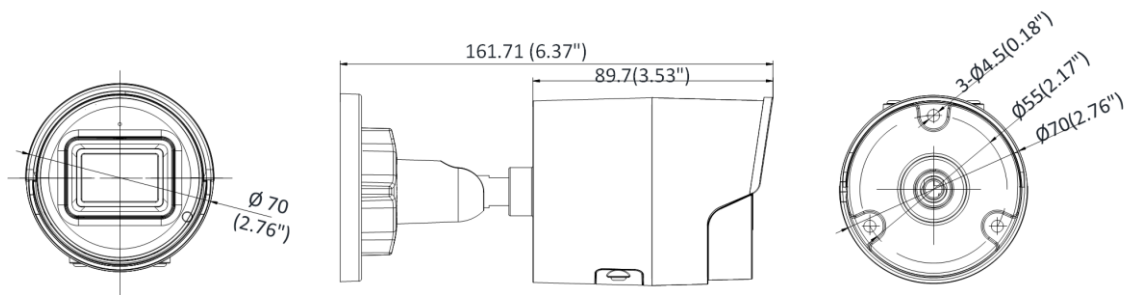

Deep Learning Function	
Face Capture	Yes
Perimeter Protection	Line crossing detection, intrusion detection, region entrance detection, region exiting detection Supports human and vehicle targets classification
General	
Web Client Language	33 languages English, Russian, Estonian, Bulgarian, Hungarian, Greek, German, Italian, Czech, Slovak, French, Polish, Dutch, Portuguese, Spanish, Romanian, Danish, Swedish, Norwegian, Finnish, Croatian, Slovenian, Serbian, Turkish, Korean, Traditional Chinese, Thai, Vietnamese, Japanese, Latvian, Lithuanian, Portuguese (Brazil), Ukrainian
General Function	Anti-flicker, heartbeat, mirror, privacy mask, flash log, password reset via email, pixel counter
Software Reset	Yes
Linkage Method	Upload to FTP/NAS/memory card, notify surveillance center, send email, trigger recording, trigger capture
Storage Conditions	-30 °C to 60 °C (-22 °F to 140 °F). Humidity 95% or less (non-condensing)
Startup and Operating Conditions	-30 °C to 60 °C (-22 °F to 140 °F). Humidity 95% or less (non-condensing)
Power Supply	12 VDC ± 25% PoE: 802.3af, Class 3
Power Consumption and Current	12 VDC, 0.5 A, max. 6 W PoE (802.3af, 36V to 57V), 0.2 A to 0.13 A, max. 7.2 W
Power Interface	Ø5.5 mm coaxial power plug
Camera Material	Metal
Camera Dimension	Ø70 mm × 161.7 mm (Ø2.8" × 6.4")
Package Dimension	216 mm × 121 × 118 mm (8.5" × 4.8" × 4.6")
Camera Weight	Approx. 490 g (1.1 lb.)
With Package Weight	Approx. 759 g (1.7 lb.)
Firmware Version	V5.5.113
Approval	
Protection	IP67 (IEC 60529-2013)
EMC	CE-EMC (EN 55032: 2015, EN 61000-3-2: 2014, EN 61000-3-3: 2013, EN 50130-4: 2011 +A1: 2014); RCM (AS/NZS CISPR 32: 2015); KC (KN 32: 2015, KN 35: 2015)
Safety	UL (UL 60950-1); CB (IEC 60950-1:2005 + Am 1:2009 + Am 2:2013); CE-LVD (EN 60950-1:2005 + Am 1:2009 + Am 2:2013)
Environment	CE-RoHS (2011/65/EU); WEEE (2012/19/EU); Reach (Regulation (EC) No 1907/2006)

## Dimension

Unit: mm(Inch)