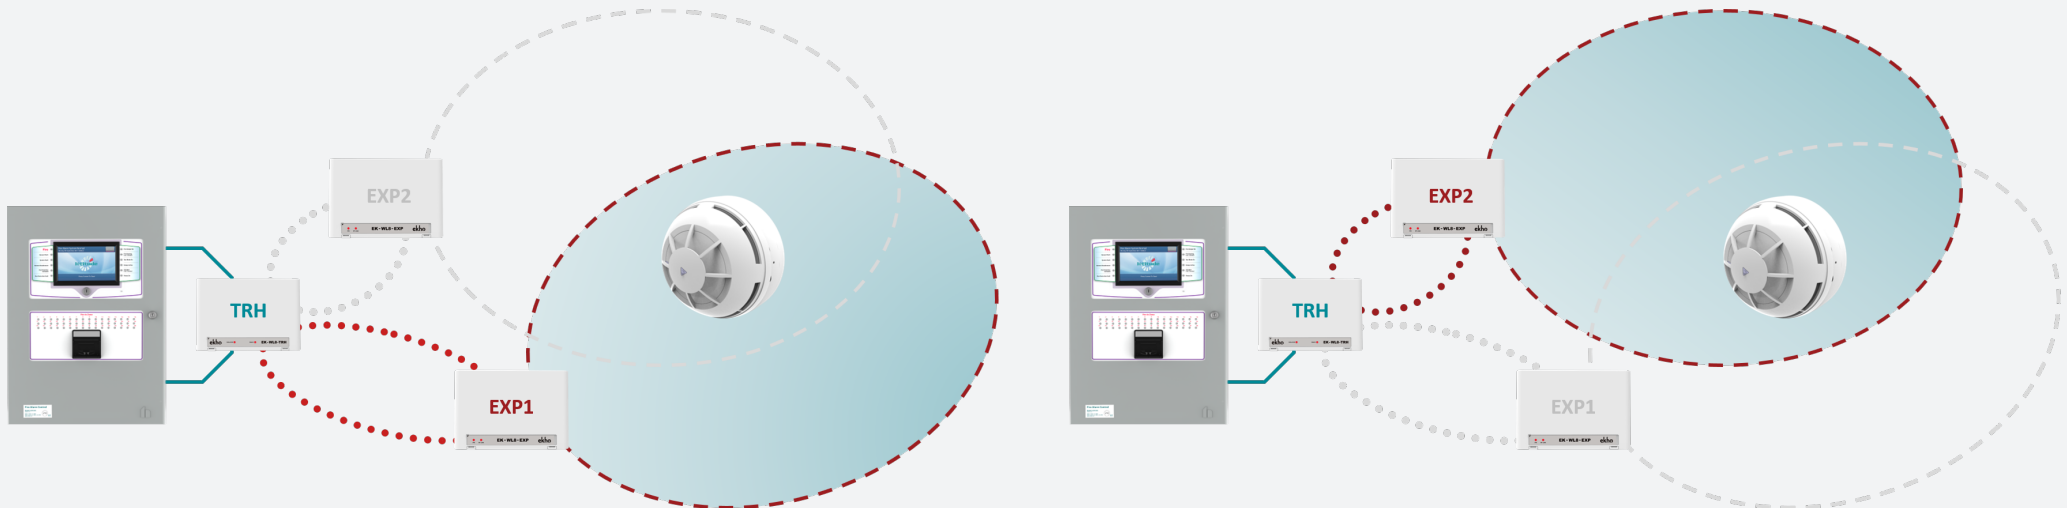

ekho

SELF-CONFIGURING MESH NETWORK EXPLAINED

The Ekho Expander modules create a self-configuring mesh network, which constantly relays field device signals back to the Translator module.

- ▶ Each wireless device determines which Expander has the strongest signal path and automatically connects to it
- ▶ The Expander mesh network guarantees an “always on” connection between the wireless devices and the Translator/fire control panel.

Self-healing mesh technology provides

- ▶ High level of reliability
- ▶ Automatically adapting to changing operating conditions: all devices automatically choose a parent expander depending on the quality of connection
- ▶ A simple design and commissioning process

In this example, the Ekho sensor is connected to the Translator via Expander 1, as it is the strongest signal pathway.

If the signal to Expander 1 is compromised, the sensor automatically finds and connects to an Expander with the next strongest signal pathway, in this example, Expander 2.

Ekho is a wireless based family of products which can be fully integrated into Hochiki's renowned ESP intelligent hardwired system. At the core of the system is the wireless Translator module. It is hard-wired to the fire alarm control panel loop and communicates continuously with the wireless devices. Wireless Expander modules are used to extend the radio mesh network, increasing the reach and capacity of the overall system. Ekho is the next generation of hybrid wireless fire detection from Hochiki and supersedes the FIREwave system in a number of ways: